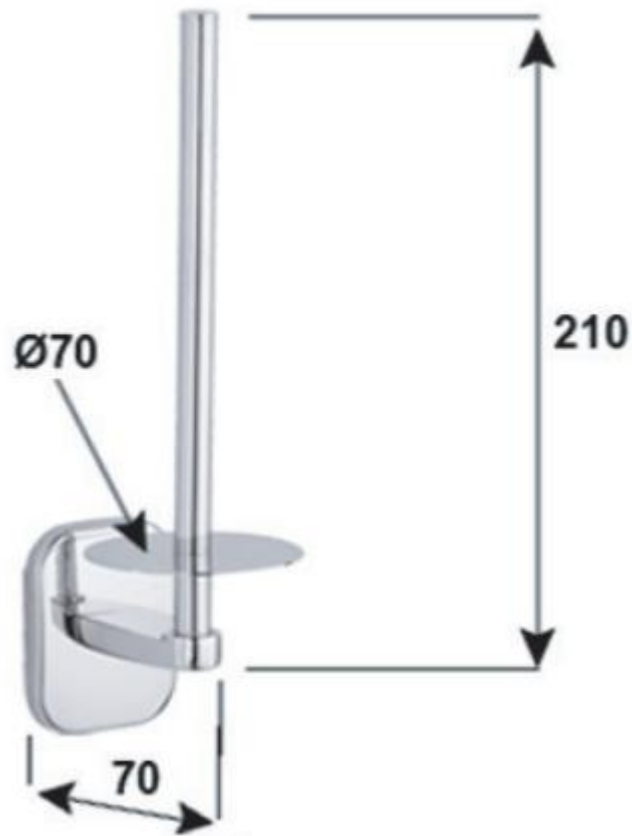

**SCHEDA TECNICA / SPECIFICATIONS**

Art. AS56

Ottone cromato

*Chromed brass*

**MISURE ESPRESSE IN mm**