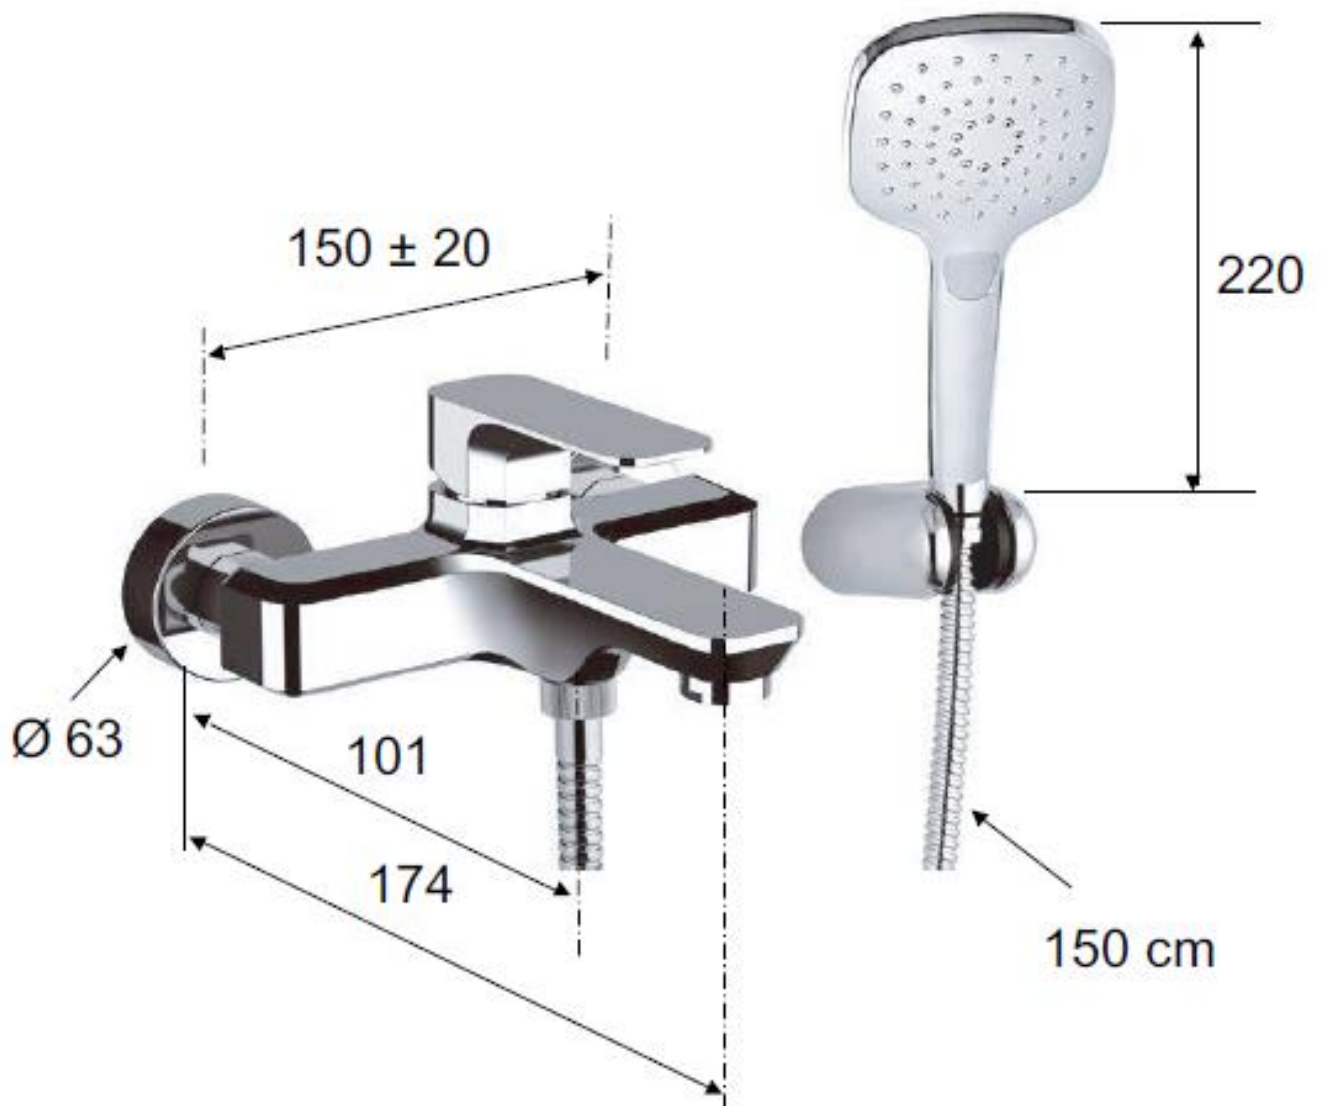

SCHEDA TECNICA / SPECIFICATIONS

Art. RM915

MISCELATORE VASCA DOCCIA ESTERNO CON KIT DOCCIA, FLESSIBILE cm 150 (IN OTTONE CROMATO UNI EN 248)
EXPOSED BATH SHOWER MIXER WITH SHOWER KIT, FLEXIBLE HOSE cm 150 (UNI EN 248 CHROME PLATED BRASS)

MATERIALI / MATERIALS

OTTONE CROMATO / CHROME PLATED BRASS
ABS

CROMATURA / CHROME PLATING

UNI EN 248