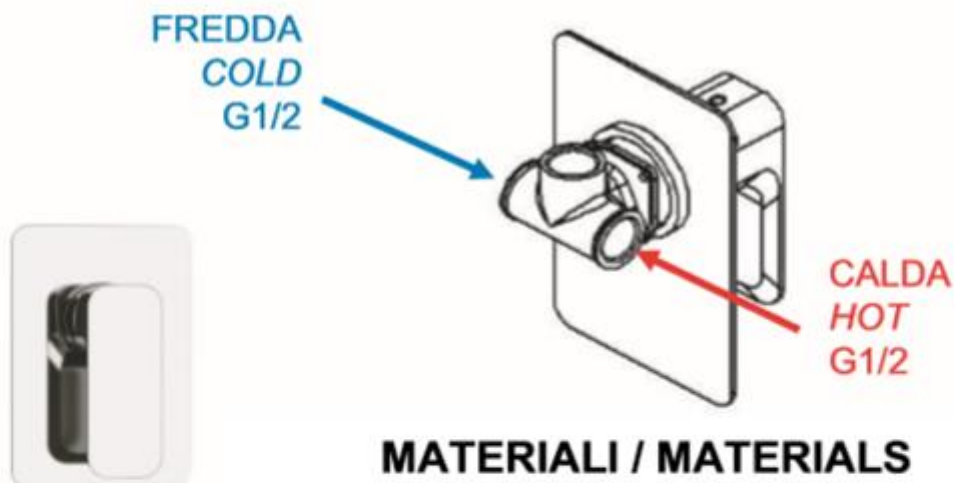

SCHEDA TECNICA / SPECIFICATIONS

Art. **RM925**

MISCELATORE DOCCIA INCASSO (IN OTTONE CROMATO UNI EN 248)
SINGLE-LEVER BUILT-IN SHOWER MIXER (UNI EN 248 CHROME PLATED BRASS)

MATERIALI / MATERIALS

OTTONE CROMATO / CHROME PLATED BRASS

CROMATURA / CHROME PLATING

UNI EN 248