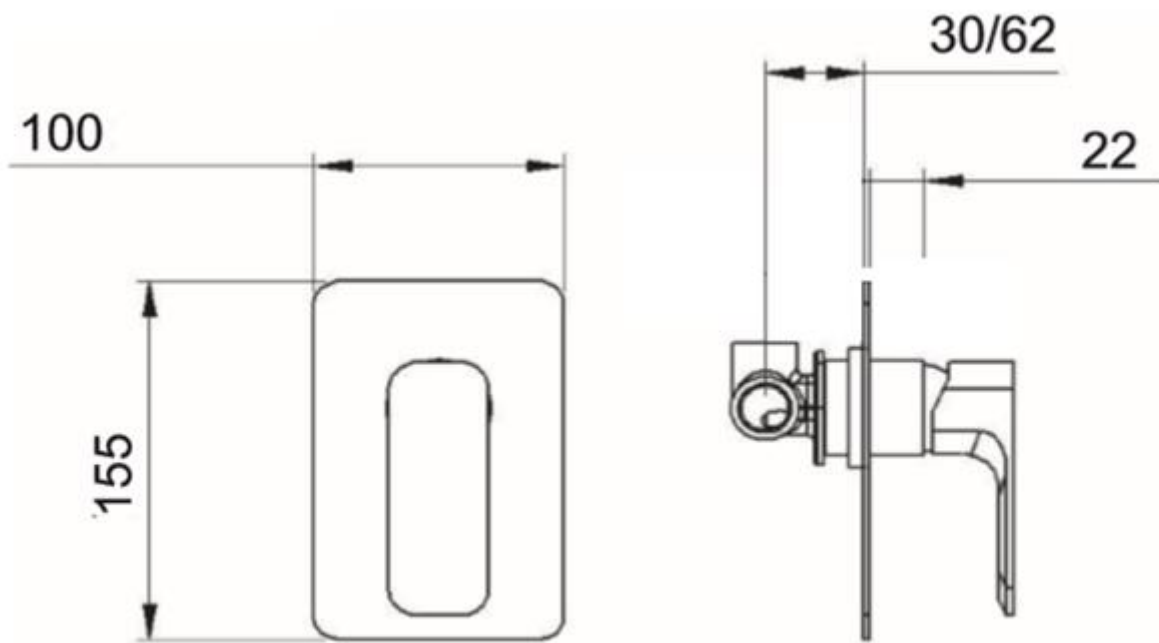

SCHEDA TECNICA / SPECIFICATIONS

Art. **RM925**

MISCELATORE DOCCIA INCASSO (IN OTTONE CROMATO UNI EN 248)
SINGLE-LEVER BUILT-IN SHOWER MIXER (UNI EN 248 CHROME PLATED BRASS)

MATERIALI / MATERIALS

OTTONE CROMATO / CHROME PLATED BRASS

CROMATURA / CHROME PLATING

UNI EN 248