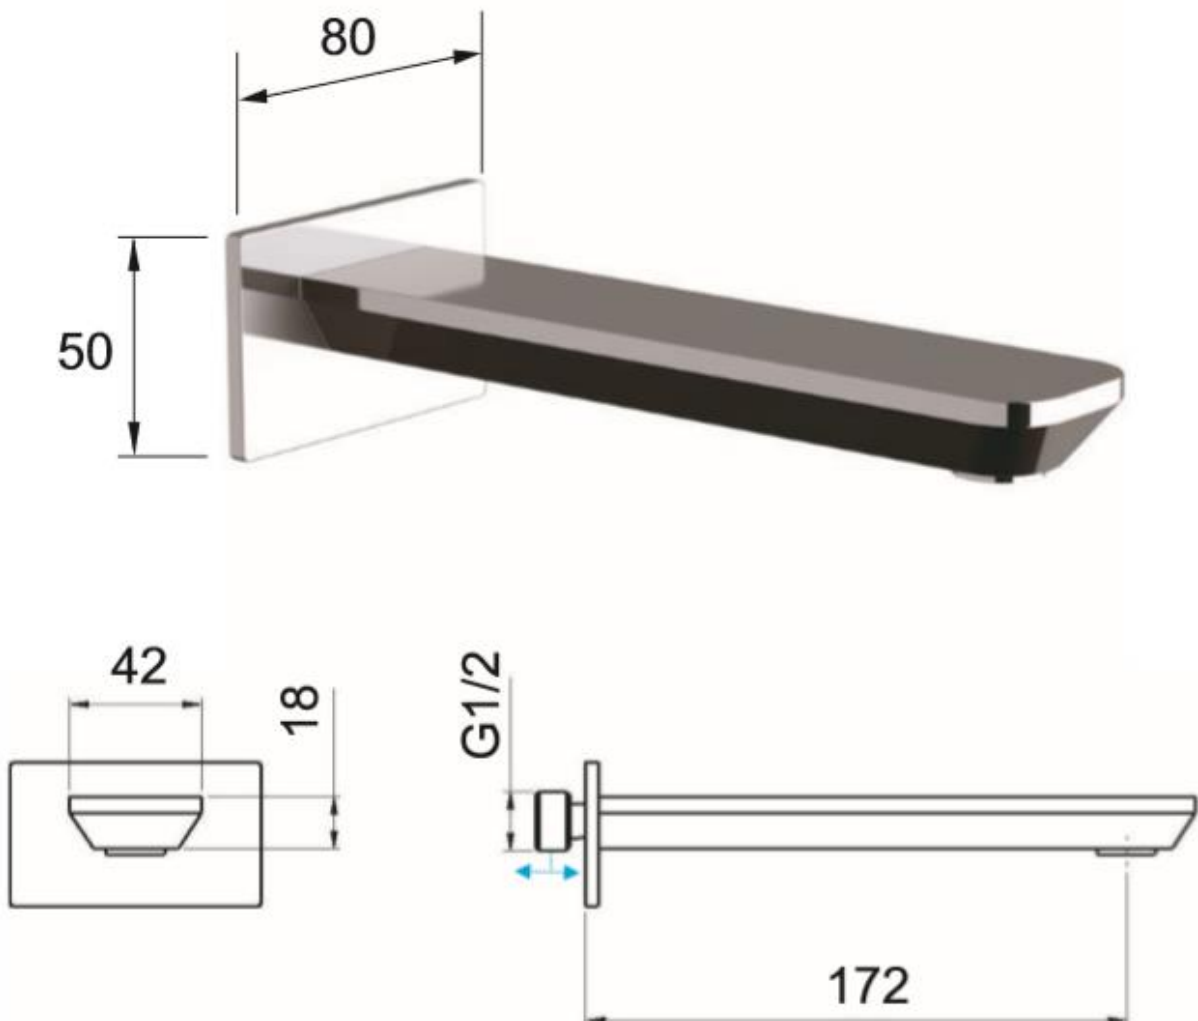

SCHEDA TECNICA / SPECIFICATIONS

Art. **RM931**

BOCCA VASCA INCASSO (IN OTTONE CROMATO UNI EN 248)
BUILT-IN TUB SPOUT (UNI EN 248 CHROME PLATED BRASS)

MATERIALI / MATERIALS

OTTONE CROMATO / CHROME PLATED BRASS

CROMATURA / CHROME PLATING

UNI EN 248