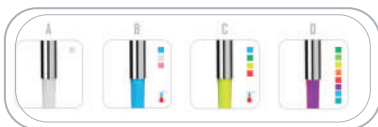

Miscelatore monocomando lavello a molla con dispositivo a luce LED. Doccetta estraibile ed orientabile. Cartuccia Ø 35 mm.

Single lever sink mixer with spring and LED light device. Pull-out and adjustable hand shower. Cartridge Ø 35 mm.

SCHEDA TECNICA - TECHNICAL FEATURES

CARATTERISTICHE - FEATURES

Con Luce Led
With Led Light

Doccetta Orientabile
Adjustable handshower

Bocca Girevole
Swivel Spout

COMPONENTI - COMPONENTS

Cartuccia |
Cartridge